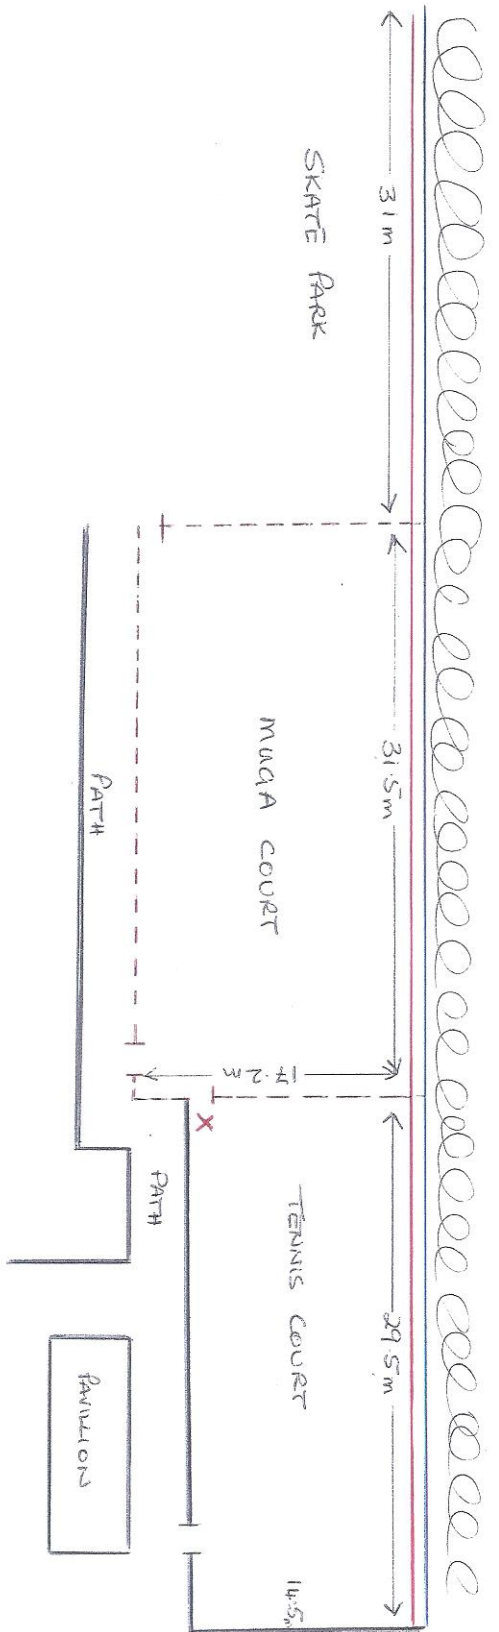

RAILWAY

RECREATION GROUND, THE PROMENADE, GRANGE-OVER-SANDBS

LEGEND:

-  hedge
-  Fence parallel to railway, to be retained
-  new heavy duty fence parallel to existing
-  new MUGA fencing on 3 sides of MUGA COURT, same line as existing
-  new gap between MUGA + TENNIS COURTS

NB all measurements are approximate